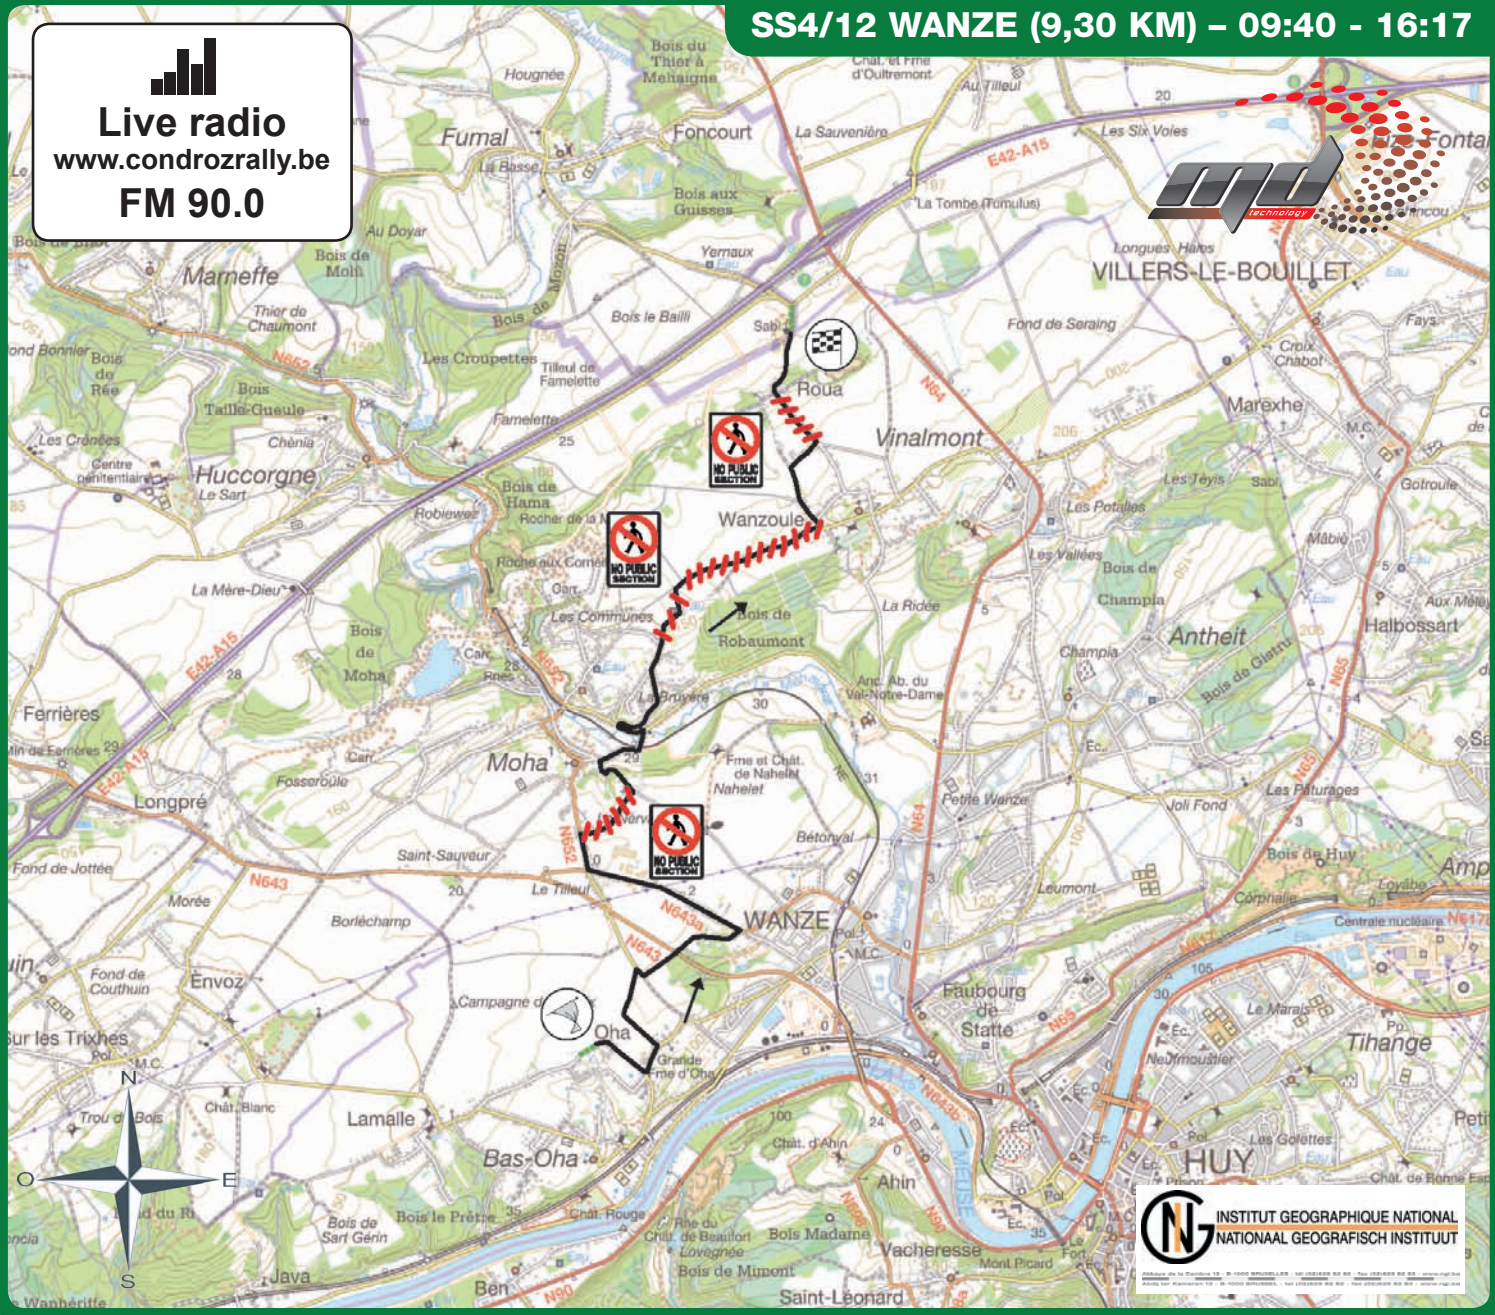

CONDROZ-HUY

4-5-6 novembre 2016

www.condrozrally.be

SS4/12 WANZE (9,30 KM) – 09:40 - 16:17

Live radio
www.condrozrally.be
FM 90.0

MOTORSPORT IS DANGEROUS !

Reservez vos places
www.condrozrally.be
www.outfitourisme.be